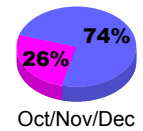

Membership Results
2012-2013

Membership
2011-2012

Month	Net Memb Goal	Actual New Memb	Actual Dropped Memb	Gain/Loss of Memb	Gain/Loss of Memb
Jul/Aug/Sep	70	80	-101	-21	114
Oct/Nov/Dec	120	47	-59	-12	195
Jan/Feb/Mar	75				182
Totals	265	127	-160	-33	491

Membership Results 2012-2013

Goal, New, Dropped, Gain/Loss

Comparison of Membership Gain/Loss

Current Year Compared to the Previous Year

Gender Comparison 2012-2013

Jan/Feb/Mar

Male

Female