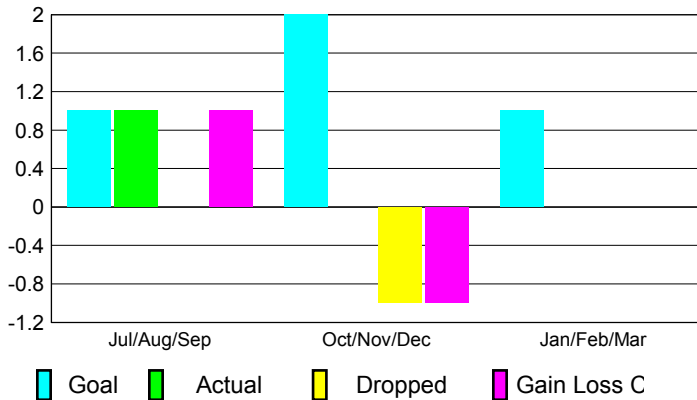

2012-2013 GMT Reports for District (or Undistricted) **District 323 F1**

GMT: KAMLESH JAIN

Location: INDIA

GMT CA: 6

CLUBS

Club Results
2012-2013

Clubs
2011-2012

Month	New Club Goal	Actual New Clubs	Actual Dropped Clubs	Gain/Loss of Clubs	Gain/Loss of Clubs
Jul/Aug/Sep	1	1	0	1	0
Oct/Nov/Dec	2	0	-1	-1	5
Jan/Feb/Mar	1				6
Totals	4	1	-1	0	11

Club Results 2012-2013

Goal, New, Dropped, Gain/Loss

Comparison of Club Gain/Loss

Current Year Compared to the Previous Year

YTD Status Quo Clubs 2012-2013

Status Quo Clubs Compared to Status Quo Members

MEMBERSHIP