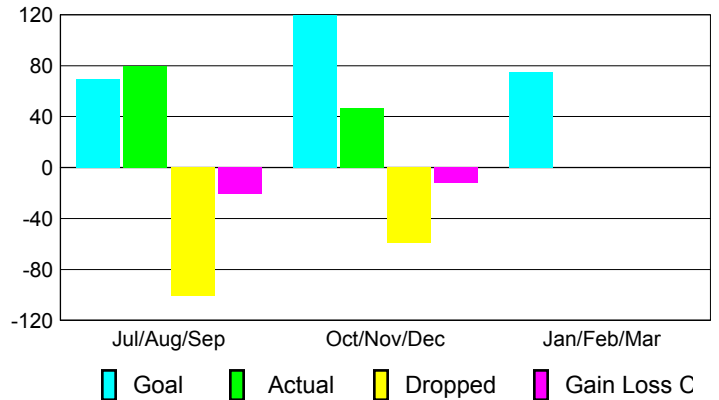

Membership Results 2012-2013

Goal, New, Dropped, Gain/Loss

Comparison of Membership Gain/Loss

Current Year Compared to the Previous Year