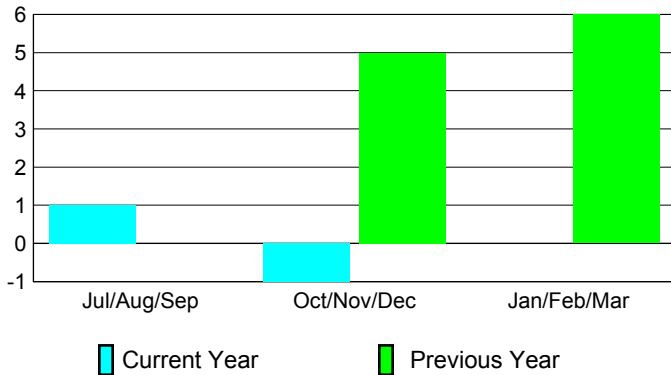

2012-2013 GMT Reports for District (or Undistricted) **District 323 F1**

GMT: KAMLESH JAIN

Location: INDIA

GMT CA: 6

CLUBS

Club Results
2012-2013

Clubs
2011-2012

Month	New Club Goal	Actual New Clubs	Actual Dropped Clubs	Gain/Loss of Clubs	Gain/Loss of Clubs
Jul/Aug/Sep	1	1	0	1	0
Oct/Nov/Dec	2	0	-1	-1	5
Jan/Feb/Mar	1				6
Totals	4	1	-1	0	11

Club Results 2012-2013

Goal, New, Dropped, Gain/Loss

Comparison of Club Gain/Loss

Current Year Compared to the Previous Year

YTD Status Quo Clubs 2012-2013

Status Quo Clubs Compared to Status Quo Members

MEMBERSHIP