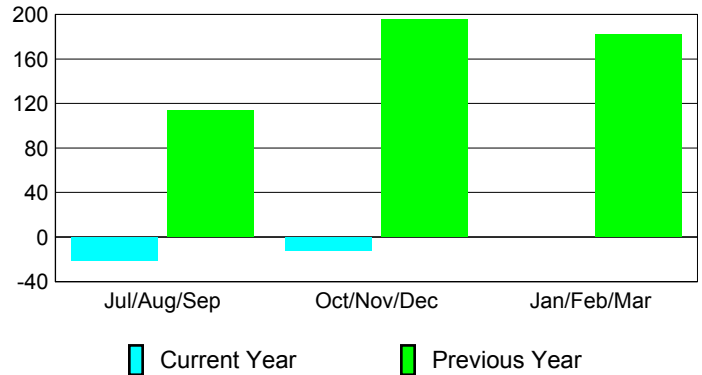

Membership Results
2012-2013

Membership
2011-2012

Month	Net Memb Goal	Actual New Memb	Actual Dropped Memb	Gain/Loss of Memb	Gain/Loss of Memb
Jul/Aug/Sep	70	80	-101	-21	114
Oct/Nov/Dec	120	47	-59	-12	195
Jan/Feb/Mar	75				182
Totals	265	127	-160	-33	491

Membership Results 2012-2013

Goal, New, Dropped, Gain/Loss

Comparison of Membership Gain/Loss

Current Year Compared to the Previous Year

Gender Comparison 2012-2013

Jan/Feb/Mar

Male

Female