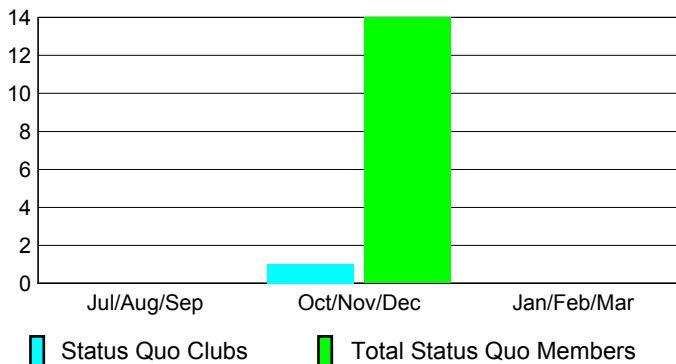

Club Results 2012-2013

Goal, New, Dropped, Gain/Loss

Comparison of Club Gain/Loss

Current Year Compared to the Previous Year

YTD Status Quo Clubs 2012-2013

Status Quo Clubs Compared to Status Quo Members

MEMBERSHIP

Membership Results
2012-2013

Membership
2011-2012

Month	Net Memb Goal	Actual New Memb	Actual Dropped Memb	Gain/Loss of Memb	Gain/Loss of Memb
Jul/Aug/Sep	70	80	-101	-21	114
Oct/Nov/Dec	120	47	-59	-12	195
Jan/Feb/Mar	75				182
Totals	265	127	-160	-33	491