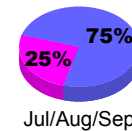

Membership Results
2012-2013

Membership
2011-2012

Month	Net Memb Goal	Actual New Memb	Actual Dropped Memb	Gain/Loss of Memb	Gain/Loss of Memb
Jul/Aug/Sep	70	80	-101	-21	114
Oct/Nov/Dec	120	47	-59	-12	195
Jan/Feb/Mar	75				182
Totals	265	127	-160	-33	491

Membership Results 2012-2013

Goal, New, Dropped, Gain/Loss

Comparison of Membership Gain/Loss

Current Year Compared to the Previous Year

Gender Comparison 2012-2013

Jan/Feb/Mar

Male

Female